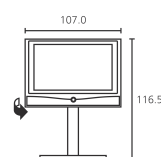

Xelos A 42 HD+ 100

Smoothlyflowingimages.

- 100 Hz technology for perfectly brilliant images – more flowing movements without any jumping or contour blurring.
- Loewe LCD TV with 106 cm screen diagonal and integrated HDTV receiver.
- PhotoViewer via USB. Experience large-format slide shows on your TV set.

Technical information

Image:

- Automatic Movie Detection (AMD)
- Brightness cd/m²: 500
- Contrast ratio dynamic: 6.000 : 1
- Contrast ratio static: 1.200 : 1
- Digital+ HD 100
- Downscaling/upscaling
- Favourites lists
- Format options: 16 : 9, 4 : 3, Panorama, Cinema, Zoom
- Fully digitised signal processing
- HD LCD Technology
- HD ready
- HDTV-ready
- Horizontal and vertical viewing angle: 176°/176°
- Image resolution: 1.366 x 768
- Motion picture display 24 p: 24p
- PIP (AV)
- Picture format: 16 : 9
- Picture frequency 100 Hz
- Response time: 6 ms
- Screen diagonal in cm: 106
- Split Screen TV/TV
- Split Screen TV/Teletext
- Vertical image correction

Audio:

- Audio power amplifier output in watts: 2 x 40
- Closed 2-way speakers
- Number of speakers: 4
- Panorama
- Sound+ with CRX® sound system
- Two-channel stereo sound
- Virtual Dolby Surround [1]

Radio:

- Automatic station identification
- Radio function: with DVB-C/DVB-S

Operation:

- Assist+
- Automatic Channel Programming (ACP)
- Automatic Signal Switch (ASS)
- Automatic Volume Control (AVC) [3]
- Automatic shut-off
- Channel identification